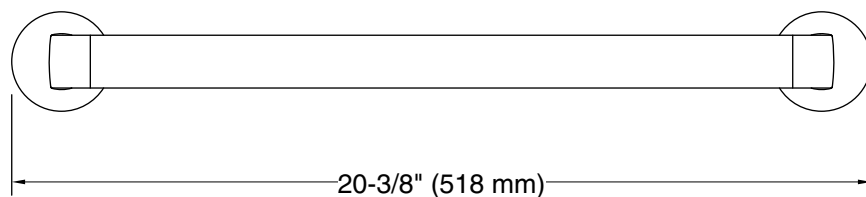

Features

- 18" (457 mm) bar.
- Provides minimum 300 lb load capacity.
- Coordinates with other products in the Components collection.

Material

- Premium metal construction for durability and reliability.
- KOHLER finishes resist corrosion and tarnishing.

Technical Information

All product dimensions are nominal.

Installation Type: Wall-mount

Material: Zinc, Stainless Steel

Notes

Install this product according to the installation instructions.

WARNING: Risk of personal injury. The wall plates on the grab bar must be mounted to a brace between the wall studs. This will ensure that the weight of the user is adequately supported.