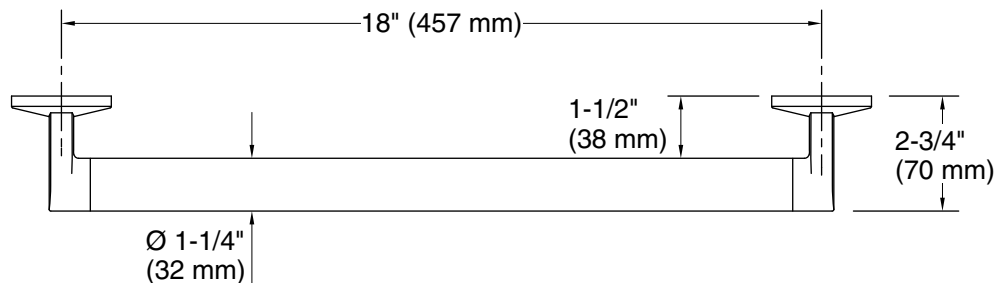

Features

- 18" (457 mm) bar.
- Provides minimum 300 lb load capacity.
- Coordinates with other products in the Components collection.

Material

- Premium metal construction for durability and reliability.
- KOHLER finishes resist corrosion and tarnishing.

Technical Information

All product dimensions are nominal.

Installation Type: Wall-mount

Material: Zinc, Stainless Steel

Notes

Install this product according to the installation instructions.

WARNING: Risk of personal injury. The wall plates on the grab bar must be mounted to a brace between the wall studs. This will ensure that the weight of the user is adequately supported.